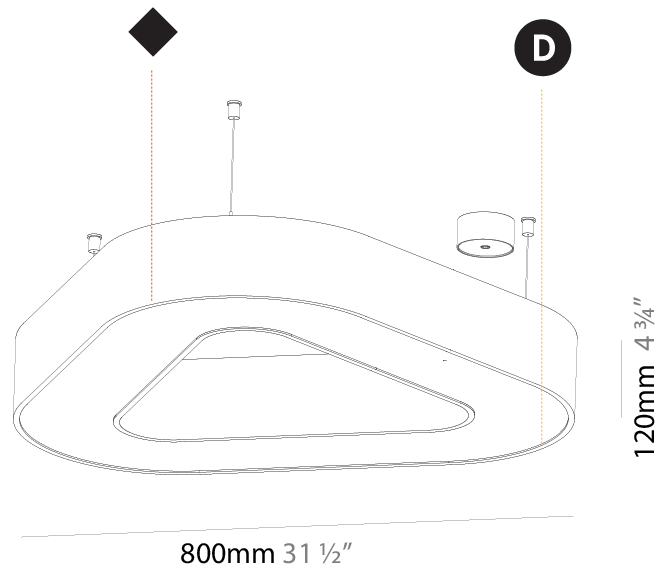

GENERAL

Series: Glorious
Subseries: Glorious Victory
Brand: Prolicht
Division: Architectural
Mounting Type: Suspension
Mounting Location: Ceiling
Subcategory: Ambient

PHYSICAL

Shape: Abstract
Length (mm): 800
Length (in): 31 1/2
Width (mm): 800
Width (in): 31 1/2
Height (mm): 120
Height (in): 4 3/4
Max. Overall Height (mm): 2120
Max. Overall Height (in): 83 7/16
Light Distribution: Direct / Indirect
Weight (kg): 8.173
Weight (lbs): 18.018
Diffuser: PMMA - Opal or Micro-Prism
Fixture Finish: SSR / BKV / CWI / CRY / HAB / LAG / UFT / ITA / RUA / RUR / MIC / FTG / MYG / TWT / LOD / PUS / FRO / FUP / KIA / POP / BLS / SPG / MEY / GOH / GUM / CHC / COM / ABZ / JAG / OBR / MOS / ROR
Fixture Material: Aluminum

ELECTRICAL

Lamp Type: LED (Zhaga Standard)
Input Wattage (W): 45
Total Output Wattage (W): 36 / 28.8 (3500K)
Dimming: Non-Dimming / Phase Dimming (120Vac only) / 0-10V Dimming
Driver Included: Yes
Driver Location: Integrated
Driver Type: Constant Current - 120 / 277Vac
Driver Class: Class 2
Input Voltage (V): 120 - 277
Constant Current (MA): 350 / 900 (3500K)

LED

Color Temperature (°K): 3000 / 3500 / 4000
Max. Delivered Lumen (lm): 5210 / 5390 / 5500
CRI: >80 CRI
Efficiency (%): 69.8
Lamp Life (hrs): 50000

OPTICAL

RATINGS AND CERTIFICATIONS

Certified By: Certified for North American Standards
IP rating: IP20