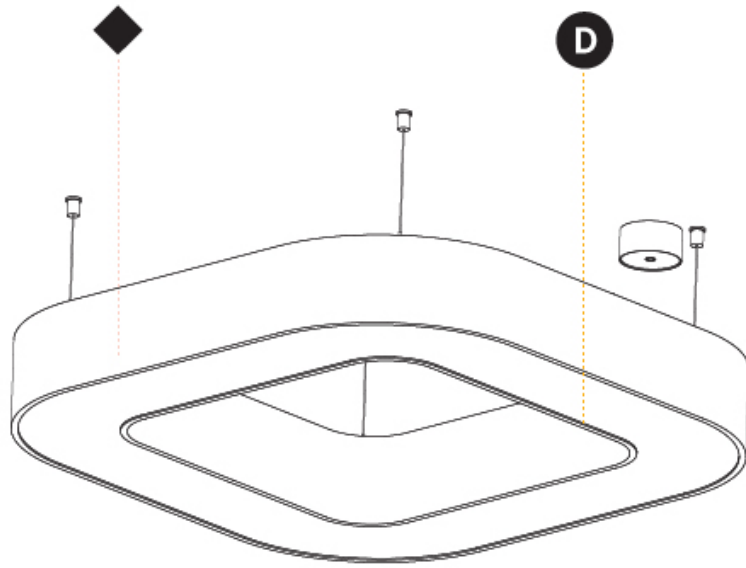

GLORIOUS QUANTUM SUSPENSION

A30211-

PROJECT	_____
TYPE	_____
SPECIFIER	_____
QUANTITY	_____
DATE	_____