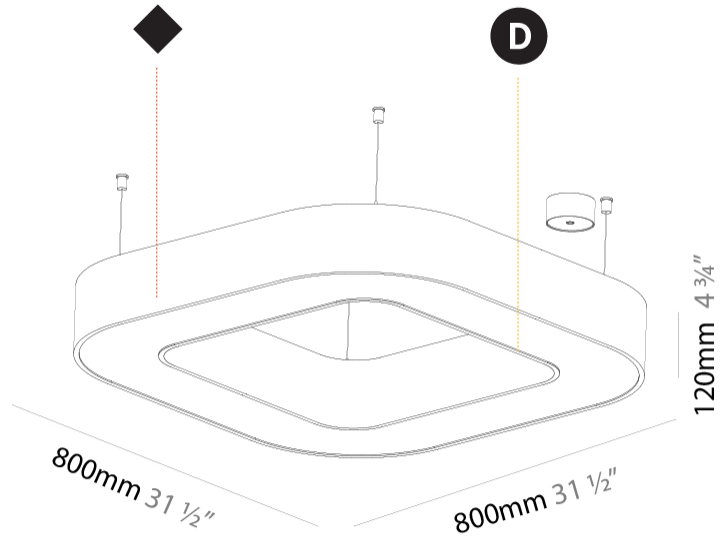

GENERAL

Series: Glorious
Subseries: Glorious Quantum
Brand: Prolicht
Division: Architectural
Mounting Type: Suspension
Mounting Location: Ceiling
Subcategory: Ambient

PHYSICAL

Shape: Square
Length (mm): 800
Length (in): 31 1/2
Width (mm): 800
Width (in): 31 1/2
Height (mm): 120
Height (in): 4 3/4
Max. Overall Height (mm): 2120
Max. Overall Height (in): 83 7/16
Light Distribution: Direct
Weight (kg): 9.422
Weight (lbs): 20.73
Diffuser: PMMA - Opal or Micro-Prism
Fixture Finish: SSR / BKV / CWI / CRY / HAB / LAG / UFT / ITA / RUA / RUR / MIC / FTG / MYG / TWT / LOD / PUS / FRO / FUP / KIA / POP / BLS / SPG / MEY / GOH / GUM / CHC / COM / ABZ / JAG / OBR / MOS / ROR
Fixture Material: Aluminum

ELECTRICAL

Lamp Type: LED (Zhaga Standard)
Input Wattage (W): 40
Total Output Wattage (W): 31 / 25.6 (3500K)
Dimming: Non-Dimming / Phase Dimming (120Vac only) / 0-10V Dimming
Driver Included: Yes
Driver Location: Integrated
Driver Type: Constant Current - 120 / 277Vac
Driver Class: Class 2
Input Voltage (V): 120 - 277
Constant Current (MA): 350 / 800 (3500K)

LED

Color Temperature (°K): 3000 / 3500 / 4000
Max. Delivered Lumen (lm): 3690 / 3822 / 3900
CRI: >80 CRI
Efficiency (%): 65
Lamp Life (hrs): 50000

OPTICAL

RATINGS AND CERTIFICATIONS

Certified By: Certified for North American Standards
IP rating: IP20